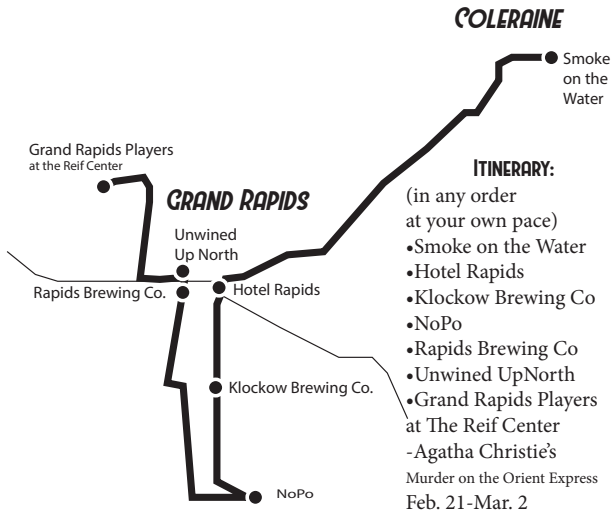

GRAND RAPIDS PLAYERS

ORIENT EXPRESS - PASSEPORT
A Spirited Itinerary

ORIENT EXPRESS- PASSEPORT

A SPIRITED ITINERARY

In anticipation of the Grand Rapids Players upcoming production, you are invited to play the Orient Express - Passeport: Spirited Itinerary, an experience to visit six area establishments and try a drink inspired by one of the passengers aboard the famed train. One lucky player will win a \$100 gift card to Wildflower Bookshop!

How to play:

1. Visit the six locations in any order at your leisure from Jan. 31-Mar 2, 2025. Stamp your passport with the unique stamp- while you're there, you may choose to order a special drink inspired by one of the story's infamous characters! (please drink responsibly!)
2. Turn in your passport (all six locations respectively stamped) at the door of any of our six performances Feb 21-Mar 2, or snap a photo of the passport open to these two pages and send to info@grplayers.com.
3. We hope you will come to see a performance of Agatha Christie's Murder on the Orient Express adapted for the stage by Ken Ludwig - performed by Grand Rapids Players at the Reif Center Feb 21-Mar 2. Details at www.grplayers.com/orientexpress.
4. A winner will be drawn from the completed passports on March 2, and contacted by phone or email shortly after.

“Poirot” Belgian and Mystery Snit

NOPO

“Mary Debenham” Last Word

RAPIDS BREWING CO.

“The Russian Princess” White Russian

UNWINED UP NORTH

“Helen Hubbard” Rosemary Bourbon

ORIENT EXPRESS - PASSEPORT

A SPIRITED ITINERARY

THE MAP

- Visit each locations in any order at your own pace.
- Stamp your passport. Have a character-inspired cocktail!
- Enter to win a chance at \$100 gift card to Wildflower Bookshop